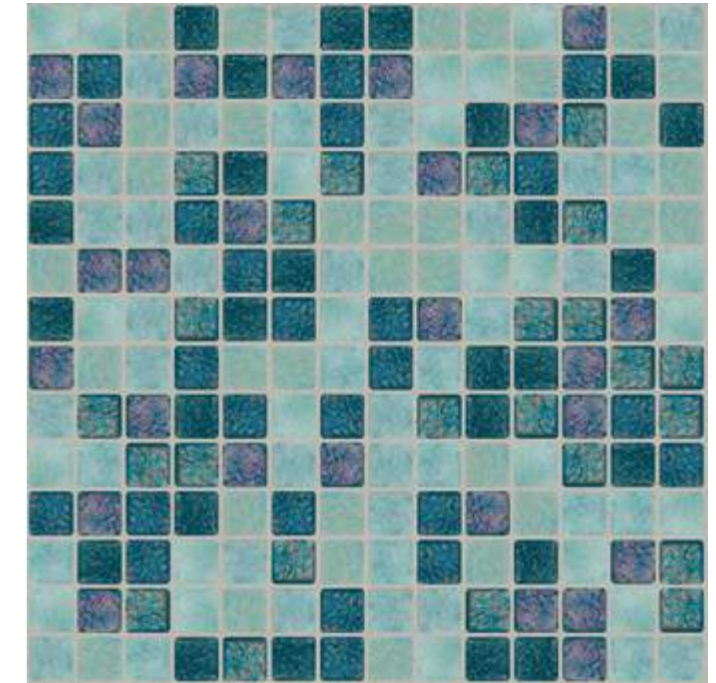

Su mezcla

Check the mix generator
ezarri.com/en/mix-generator

ezarri.com