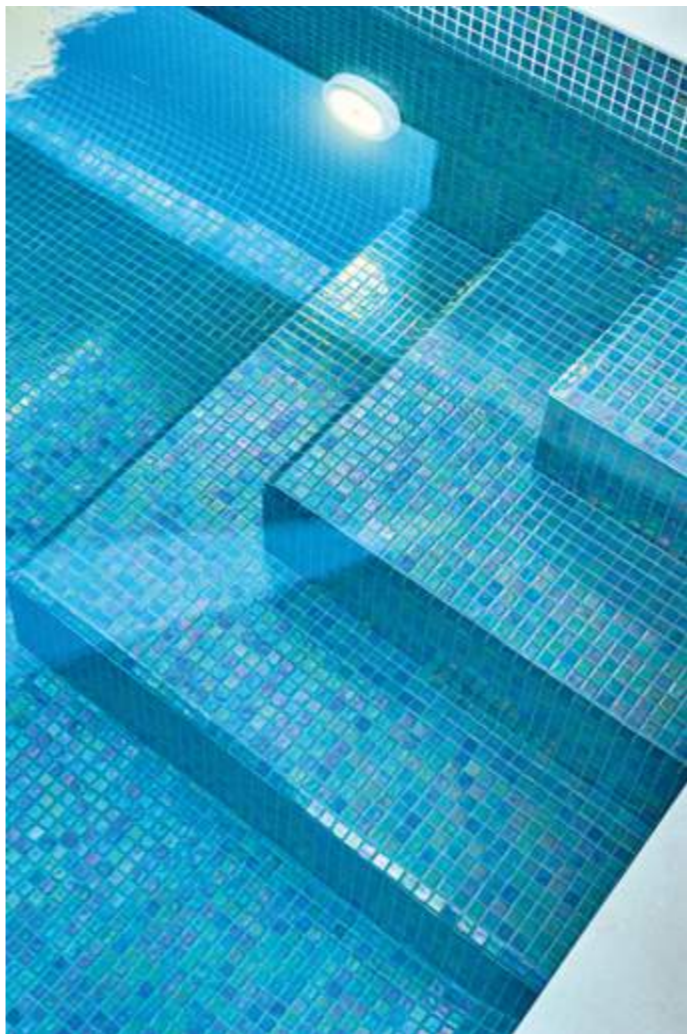

Jade
Iris Collection