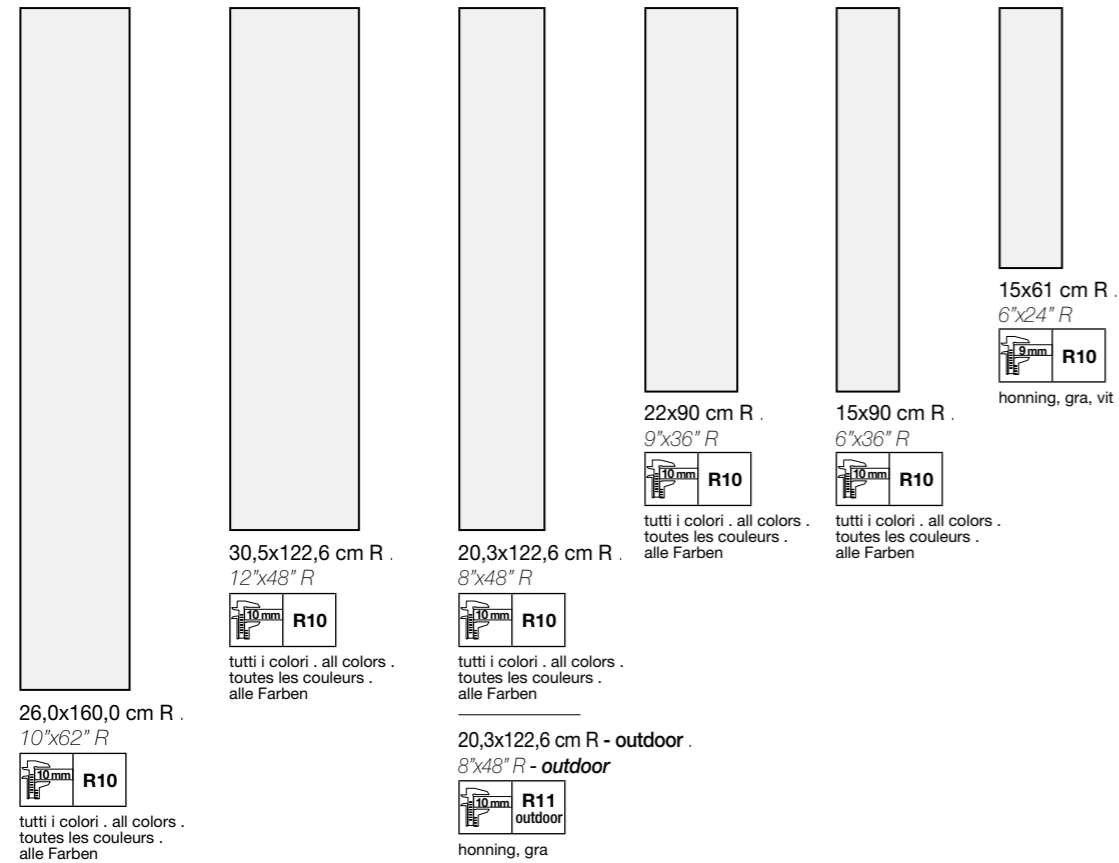

HONNING | 30,5x122,6 cm R\_12"x48" R - 20,3x122,6 cm R\_8"x48" R  
20,3x122,6 cm R outdoor\_8"x48" R outdoor  
elemento "L" monolitico outdoor 15x61x4 cm\_6"x24"x1<sup>3/4</sup>"

# FJORD

indoor: HONNING | 30,5x122,6 cm R\_12"x48" R  
20,3x122,6 cm R\_8"x48" R  
outdoor: 20,3x122,6 cm R outdoor\_8"x48" R outdoor

# FJORD

FJORD

Grès porcellanato  
Porcelain stoneware / Grès cérame / Feinsteinzeug

Colori / Colours / Couleurs / Farben

Formati / Sizes / Formats / Formate

Formati / Sizes /  
Formats / Formate 

BRUN | 30,5x122,6 cm R\_12"x48" R  
20,3x122,6 cm R\_8"x48" R