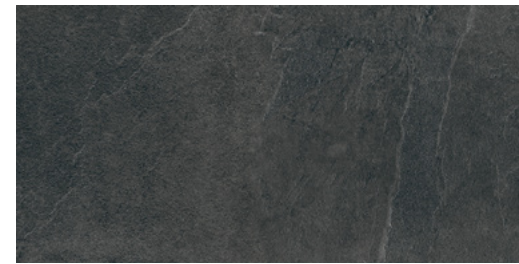

Lavik Dark 45x90 / 17,7"x35,5"

GF-20512B