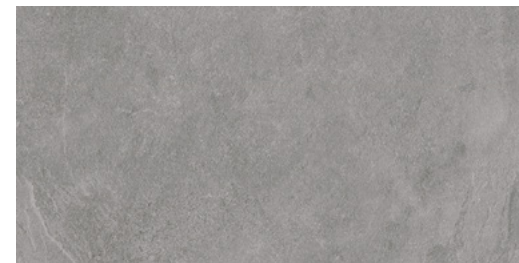

Lavik Grey 45x90 / 17,7"x35,5"

GF-20512B