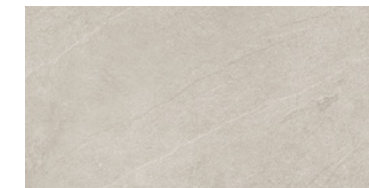

Lavik Almond
32x62,5 / 12,6"x24,6"

GF-20355B