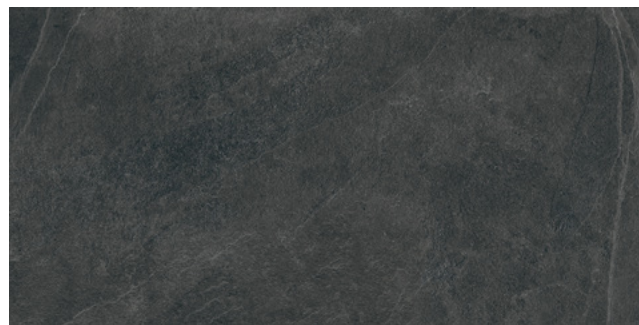

Rect. Lavik Dark 59,1x119,1 / 23,3"x46,9"
Lavik Dark 60x120 / 23,6"x47,3"

GF-20552B
GF-20551B