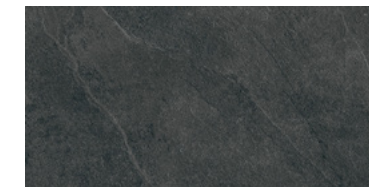

Lavik Dark
32x62,5 / 12,6"x24,6"

GF-20355B