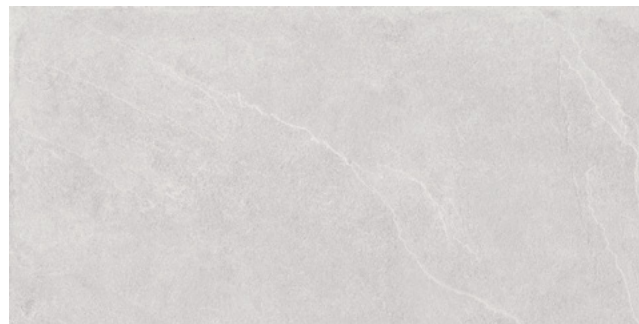

Rect. Lavik Pearl 59,1x119,1 / 23,3"x46,9"
Lavik Pearl 60x120 / 23,6"x47,3"

GF-20552B
GF-20551B